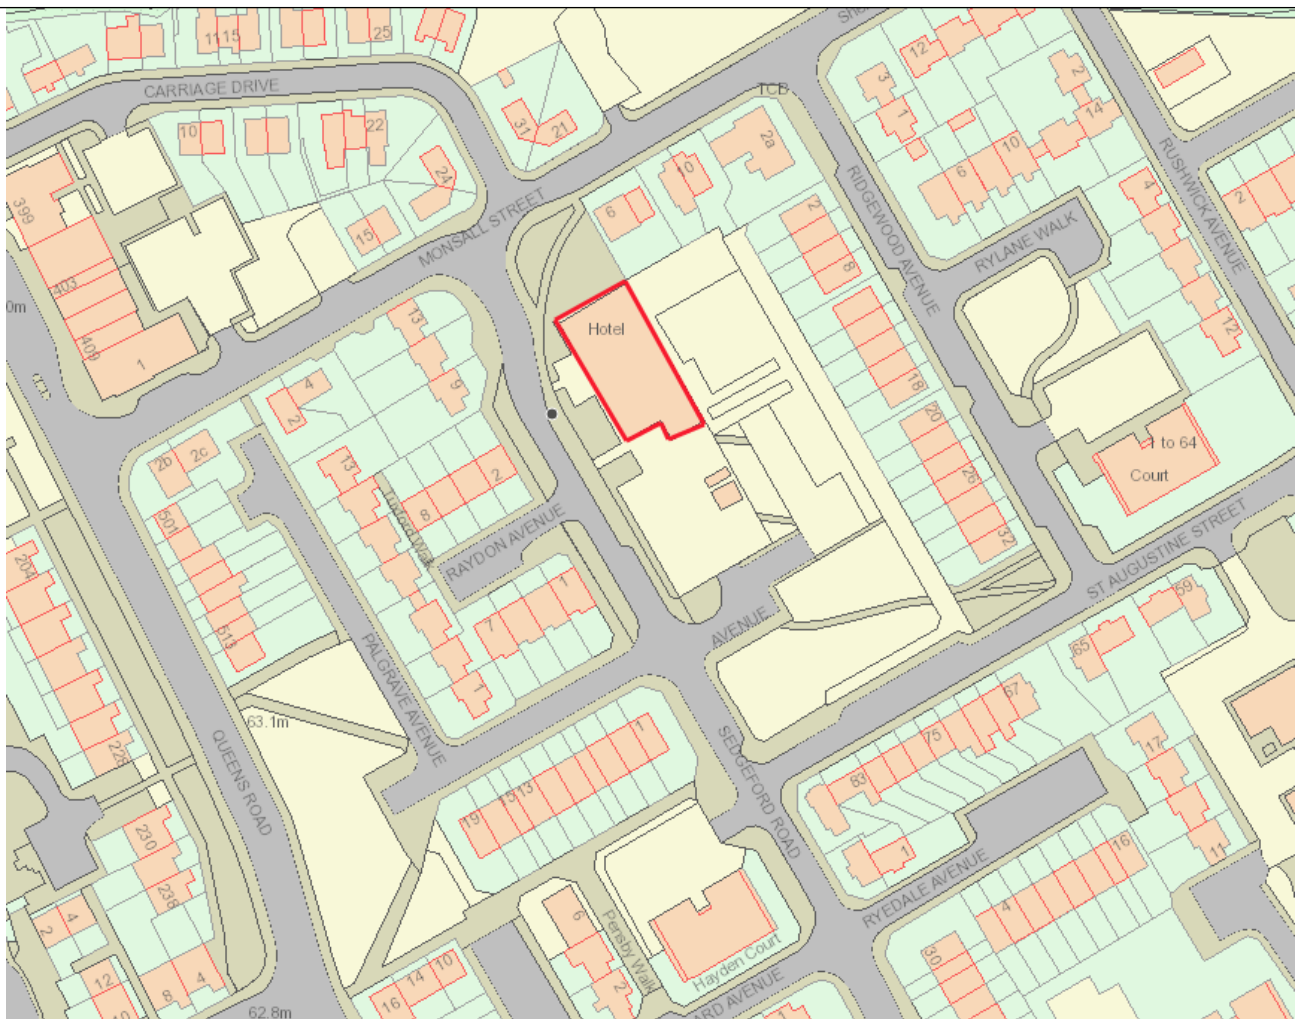

Queens Hotel
Sedgeford Road, Harpurhey, Manchester, M40 8QU
Premises Licensing
Manchester City Council

© Crown copyright and database rights 2018. Ordnance Survey100019568.

PREMISE NAME: Queens Hotel

PREMISE ADDRESS: Sedgeford Road, Harpurhey, Manchester, M40 8QU